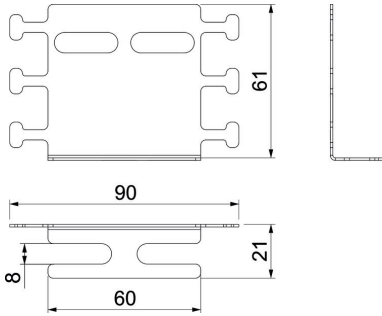

## Master data

|                     |                              |
|---------------------|------------------------------|
| Item number         | 7215292                      |
| Type                | LHS 60                       |
| Description 1       | Cable fixing device vertical |
| Description 2       | for fire protection duct     |
| Manufacturer        | OBO                          |
| Dimension           | 60x20                        |
| Material            | Steel                        |
| Surface             | Strip galvanized             |
| Surface standard    | DIN EN 10346                 |
| Smallest sales unit | 10                           |
| Unit of quantity    | Piece                        |
| Weight              | 3.507 kg                     |
| Weight unit         | kg/100 pc.                   |

## Dimensions

|             |       |
|-------------|-------|
| Length      | 60 mm |
| Width       | 90 mm |
| Height      | 41 mm |
| Dimension B | 21 mm |
| Dimension b | 8 mm  |
| Dimension H | 61 mm |
| Dimension L | 90 mm |
| Dimension I | 60 mm |